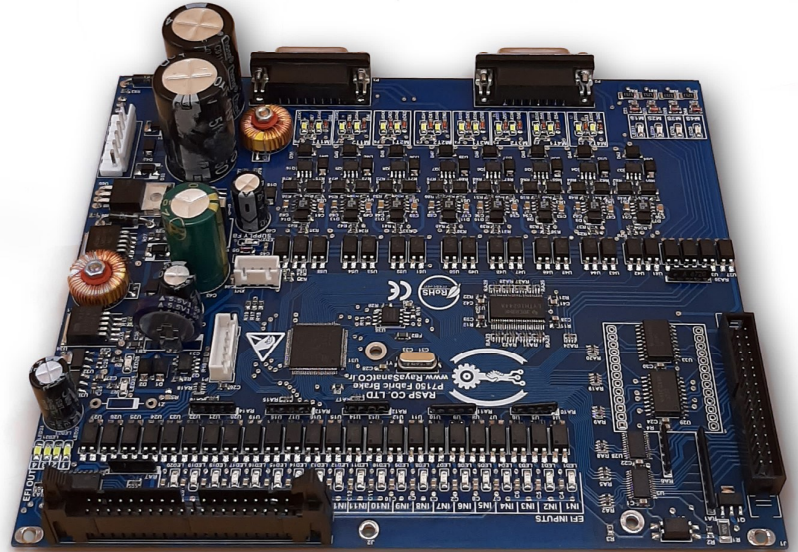

*For all projectile weaving machine*

## Weft Breaker Board

00989131701438

00983134330856

[www.RayaSanatCo.ir](http://www.RayaSanatCo.ir)

jaber ansari St. ,Esfahan,Iran

In today's machines, the projectile break is controlled by a microprocessor, which allows to increase efficiency and reduce maintenance costs